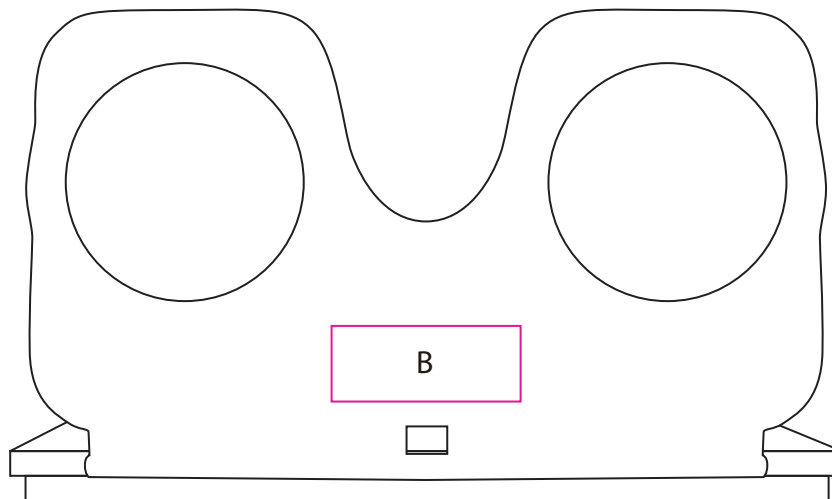

Product: PXT4756
Product Size: 11x6.8x0.7cm
Decoration Options:

A: Print size: 60mm(w) x 20mm(h)

Shown at 100% actual size

B: Print size: 25mm(w) x 10mm(h)