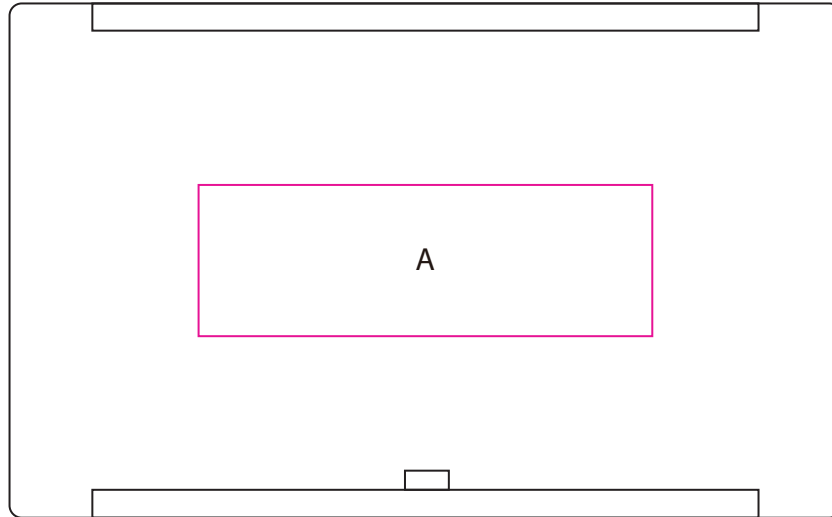

Product: PXT4756
Product Size: 11x6.8x0.7cm
Decoration Options:

A: Print size: 60mm(w) x 20mm(h)

Shown at 100% actual size

B: Print size: 25mm(w) x 10mm(h)