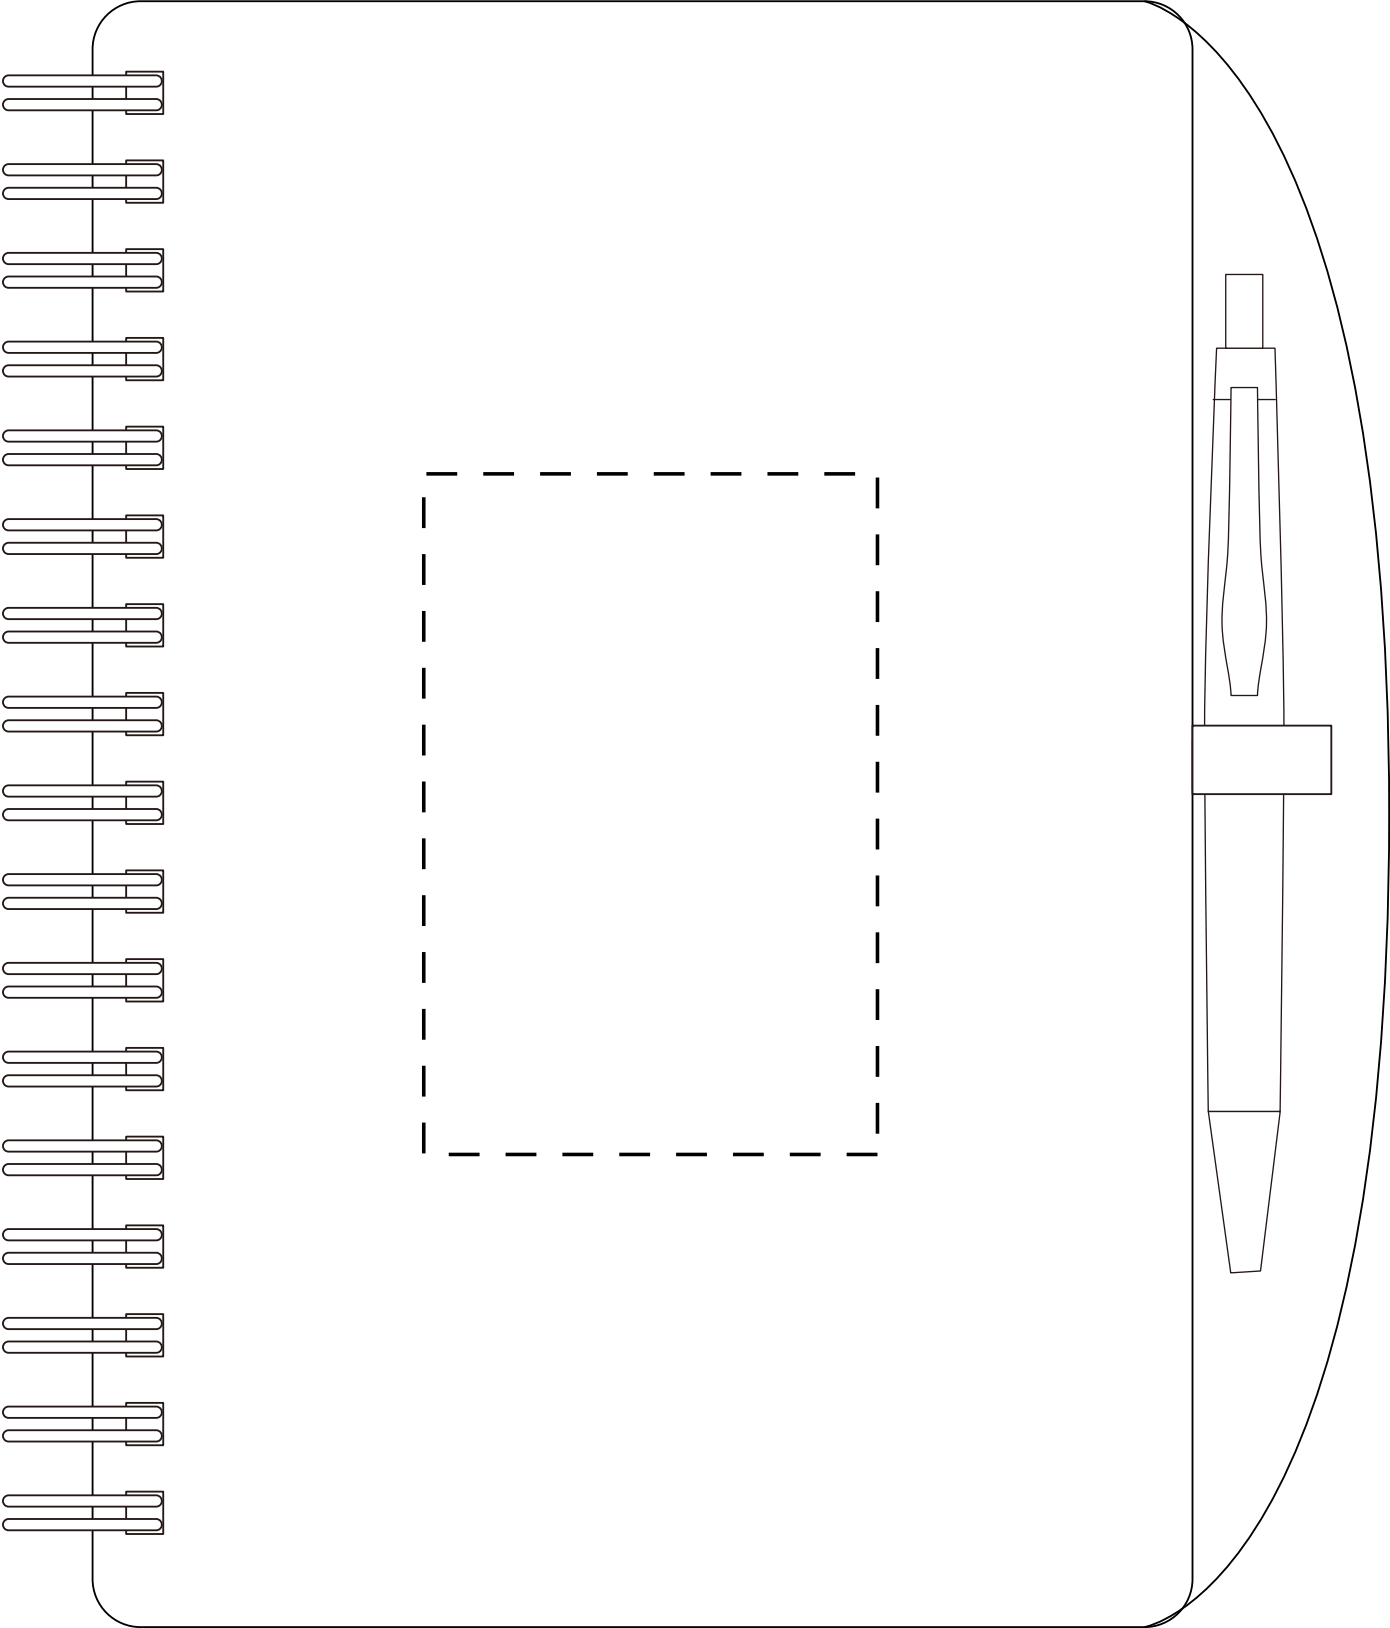

Product: PXS1031
Product Size: 21.5x18x0.7cm
Decoration Options: Print

Print size:60mm(W) x 90mm(H)

Shown at 100% actual size