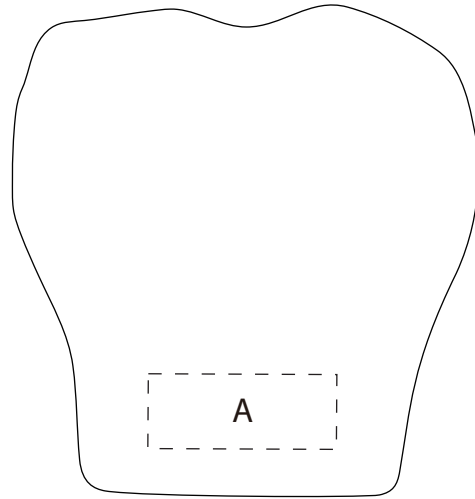

Product: PXR048  
Product Size: 62x60x65mm  
Decoration Options:

Shown at 100% actual size  
A: Print size:25mm(w) x 10mm(h)