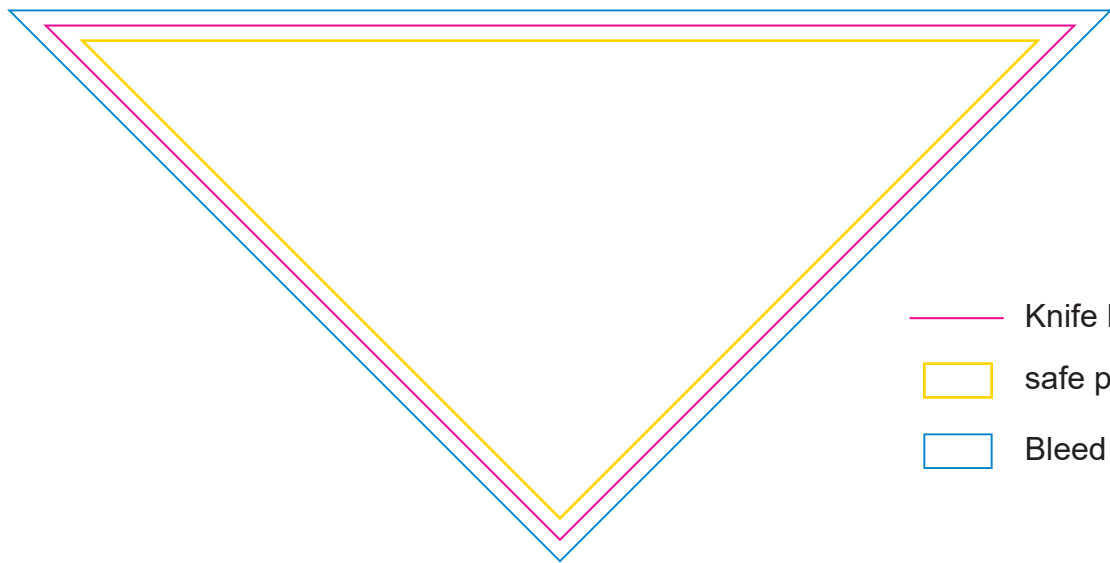

Product: PXH005
Product Size: 680 x 340mm
Decoration Options: print

- Knife Line
- safe print area
- Bleed area

Print size: 680mm(w) x 340mm(h)
Shown at 20% actual size