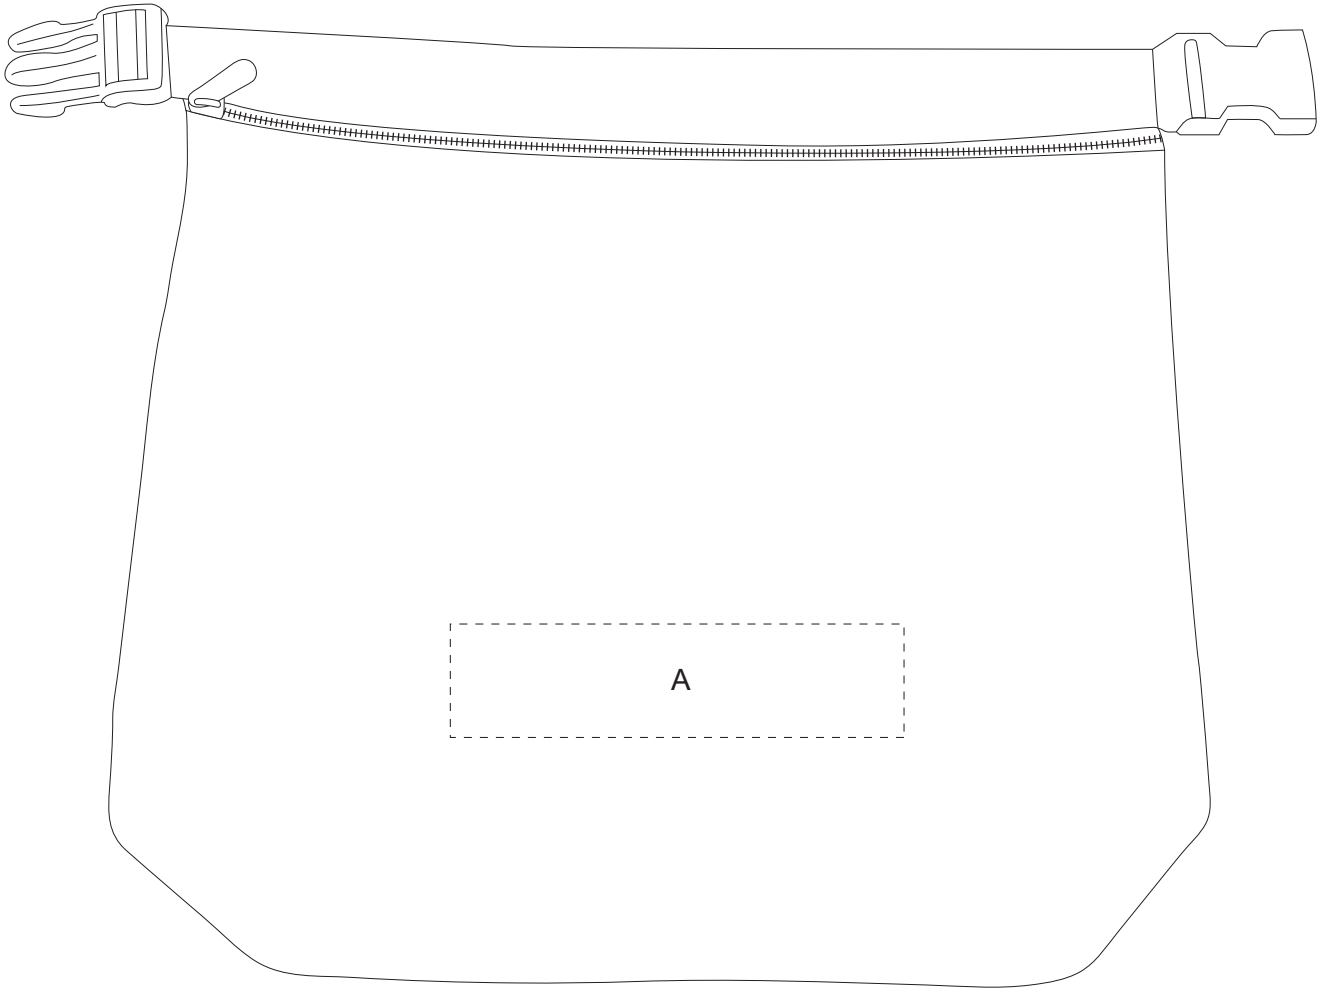

Product: PXB4536
Product Size: 29x26x0.6cm
Decoration Options:

Shown at 50% actual size
A: Print size: 120mm(w) x 30mm(h)