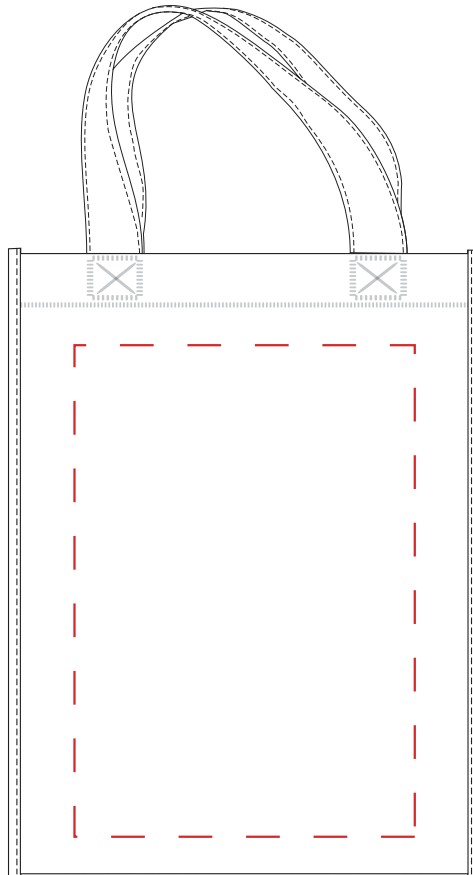

Product: PXB030
Product Size: 250mm x 330mm x 60mm, Handle:31 cm x 3 cm
Decoration Options:

Print size: 180mm(w) x260mm(h)
Shown at 25% actual size