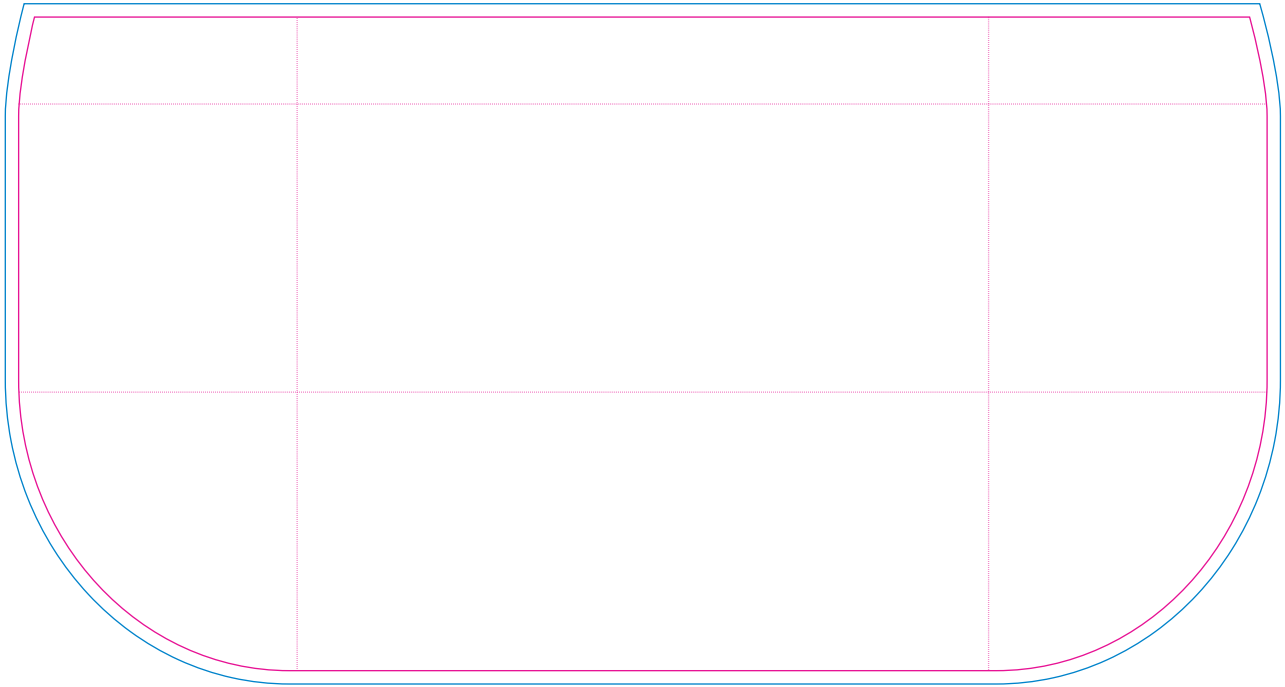

Product: POS32
Product Size: 3302mm(W)x1728.5mm(H)
Decoration Options:

Print size:3302mm(W)x1728.5mm(H)

Shown at 5% actual size

— Knife line
— Bleed line