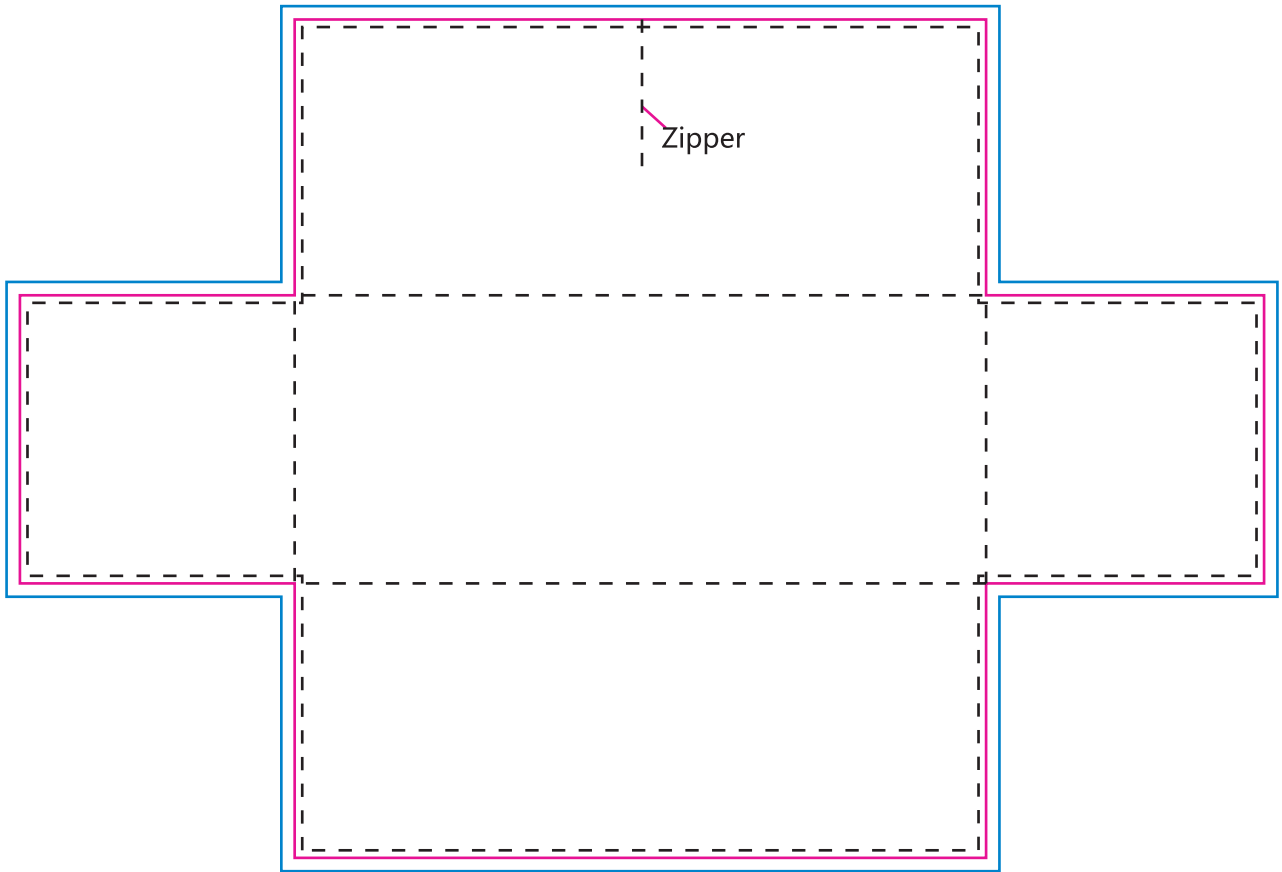

Product: POS26
Product Size: 3290.6mm(W)x2217mm(H)
Decoration Options:

Print size: 3290.6mm(W)x2217mm(H)
Shown at 5% actual size

— Knife line
— Bleed line