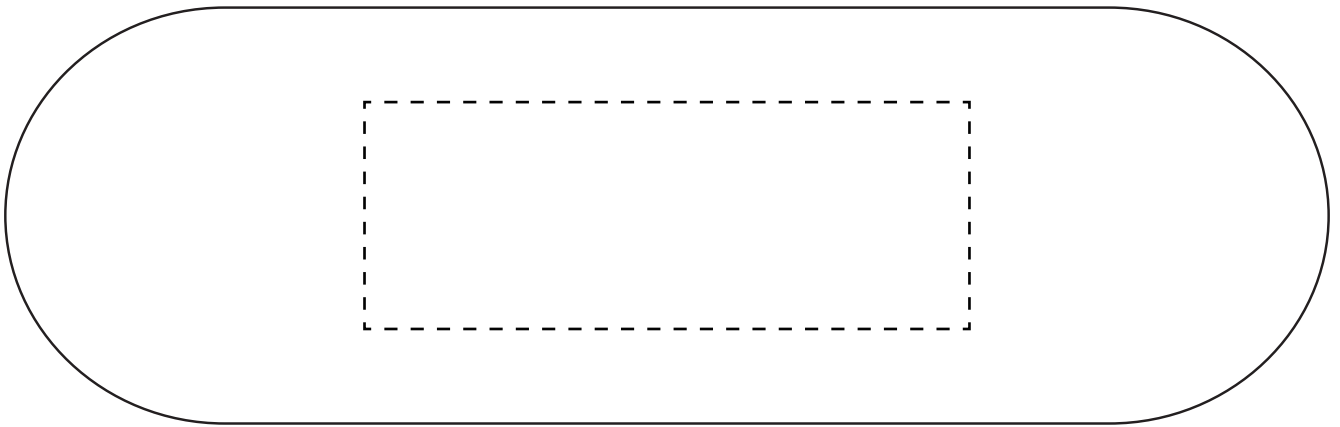

Product: PCUP50  
Product Size: 175mm(w)×55mm(h)  
Decoration Options: Print

Print size:80mm(W) x 30mm(H)

Shown at 100% actual size