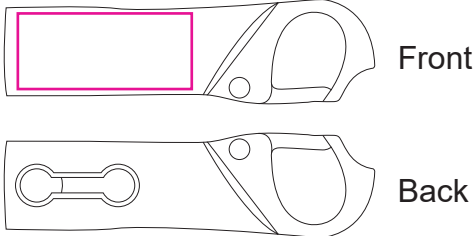

Product: PCU942
Product Size: 49mm(w) x 13.7mm(h) x 6mm(d)
Decoration Options: CMYK, Screen print, Engrave

Engrave/ Print size: 23mm(w) x 10mm(H)
Shown at 100% actual size