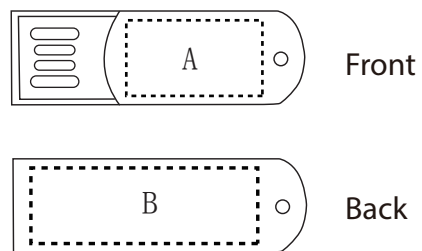

Product:PCU899

Product Size:39x13x5mm

Decoration Options:

A: Print size: 18mm(w) x 10mm(h)

B: Print size: 30mm(w) x 10mm(h)

Shown at 100% actual size