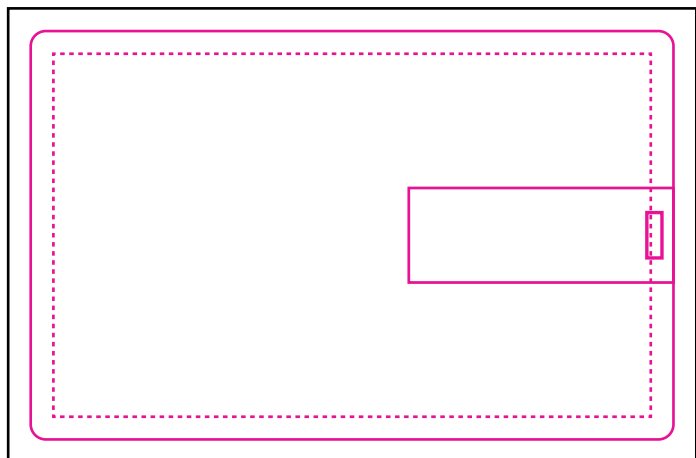

Product: PCU-887
Product Size: 86x55 mm
Decoration Options: Print

CMYK:

Front

Back

Print size: 85mm(w) x54mm(h)
Shown at 100% actual size

— Knife line
— Bleed line

Screen print:

Front

Back

Print size: 70mm(w) x38mm(h)
Shown at 100% actual size