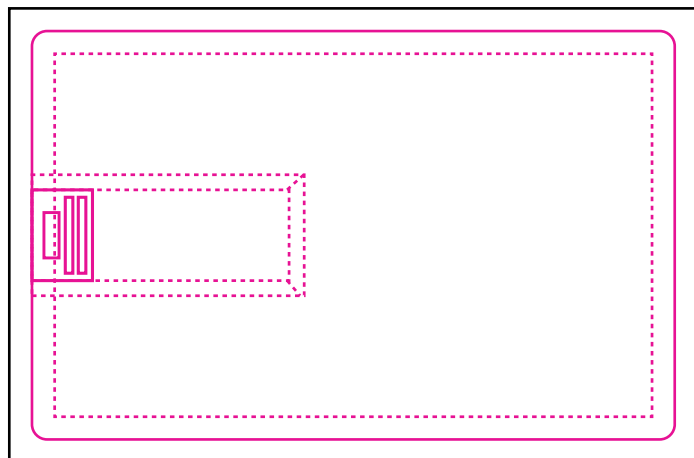

Product: PCU-887
Product Size: 86x55 mm
Decoration Options: Print

CMYK:

Front

Back

Print size: 85mm(w) x54mm(h)
Shown at 100% actual size

— Knife line
— Bleed line

Screen print:

Front

Back

Print size: 70mm(w) x38mm(h)
Shown at 100% actual size