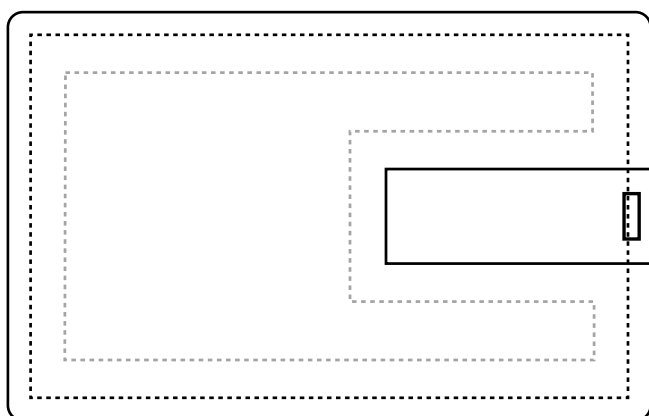

Product: PCU-887
Product Size: 86x55 mm
Decoration Options: Print

CMYK:

Front

Back

Print size: 85mm(w) x54mm(h)
Shown at 100% actual size

— Knife line
— Bleed line

Screen print:

Front

Back

Print size: 70mm(w) x38mm(h)
Shown at 100% actual size