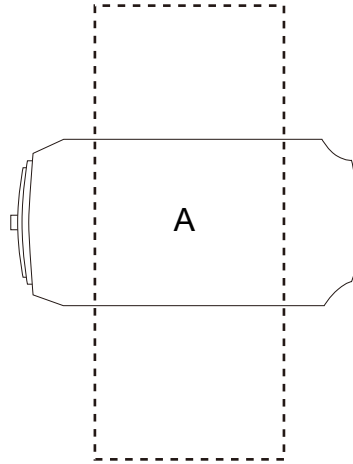

Product: PCU-655
Product Size: 46x22 mm
Decoration Options: Print

A:Print 25x60 mm

B:Print 25x15 mm