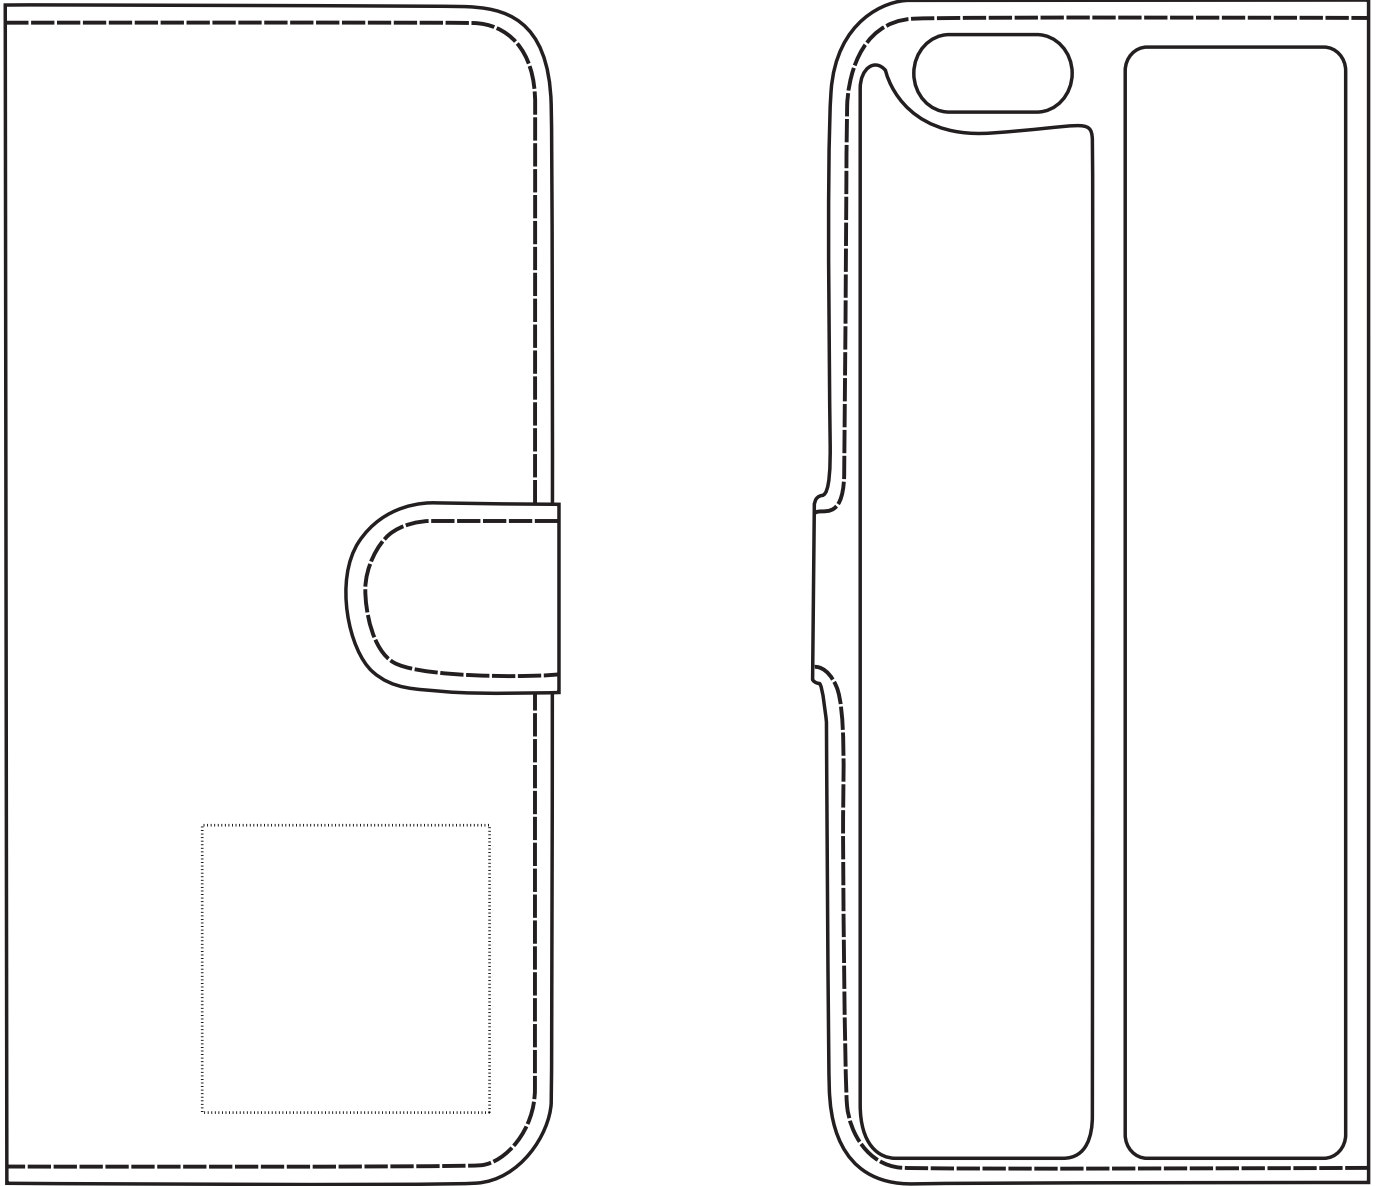

Product:PCT085-6s  
Product Size: 157x72x17mm  
Decoration Options:Deboss

Deboss size:38mm(w) x 38mm(h)  
Shown at 100% actual size