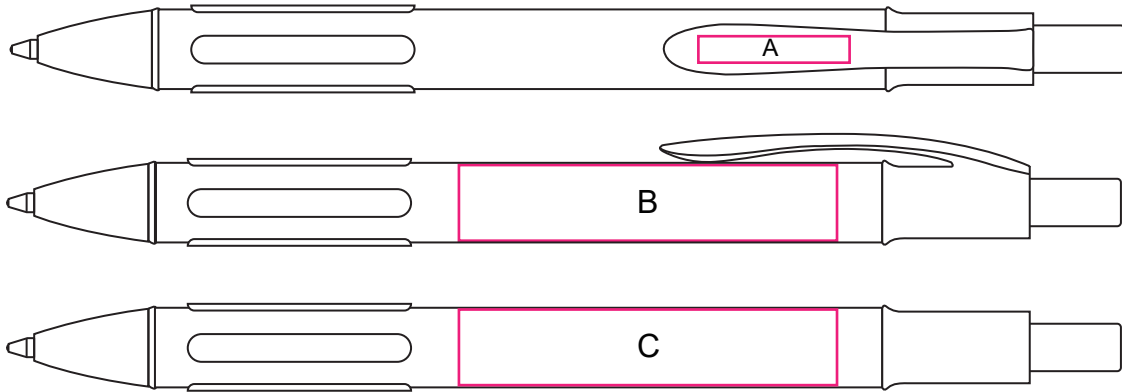

Product: PCS044  
Product Size: 145mm(W)x 10.5mm(H)  
Decoration Options: Print

Shown at 100% actual size

Print size: A: 20mm(W) x 3.5mm(H)

B/C: 45mm(W) x 5mm(H)