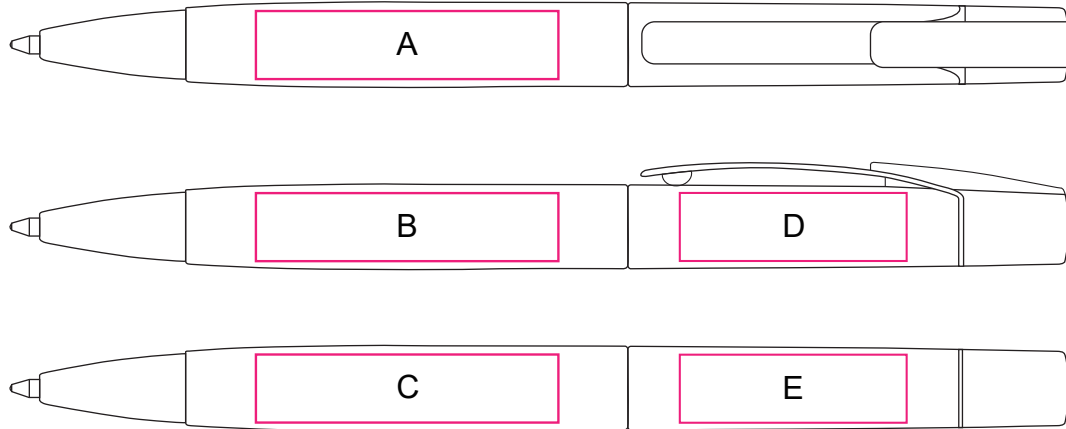

Product: PCS036  
Product Size: 140mm(W)x 11.6mm(H)  
Decoration Options: Print

Shown at 100% actual size

Print size: A/B/C: 40mm(W) x 9mm(H)

D/E: 30mm(W) x 9mm(H)