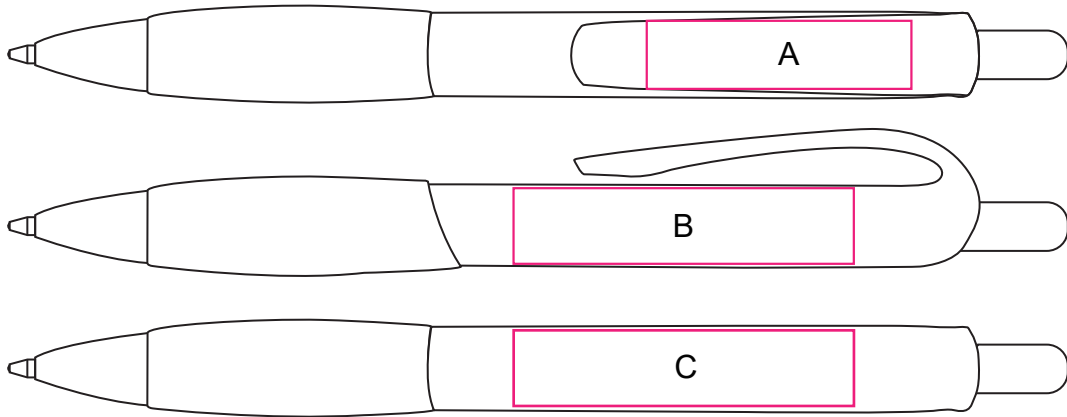

Product: PCS033
Product Size: 140mm(W)x 11.5mm(H)
Decoration Options: Print

Shown at 100% actual size

Print size: A: 35mm(W) x 9mm(H)

B/C: 45mm(W) x 10mm(H)