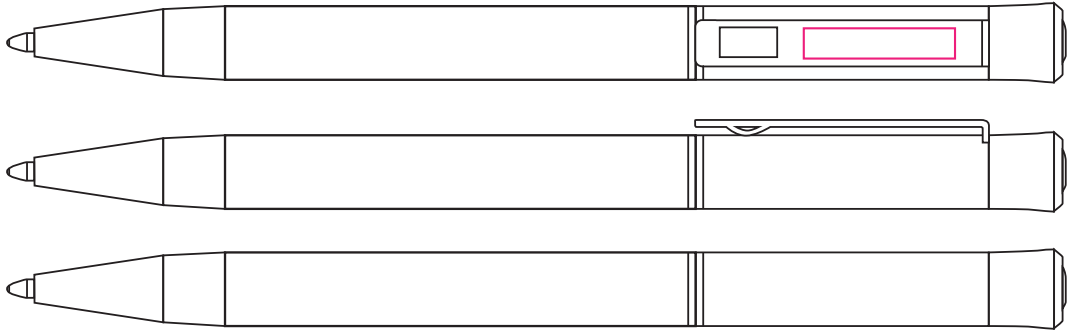

Product: PCS026
Product Size: 140mm(W)x 10.5mm(H)
Decoration Options: Print

Shown at 100% actual size
Print size: 20mm(W) x 4mm(H)