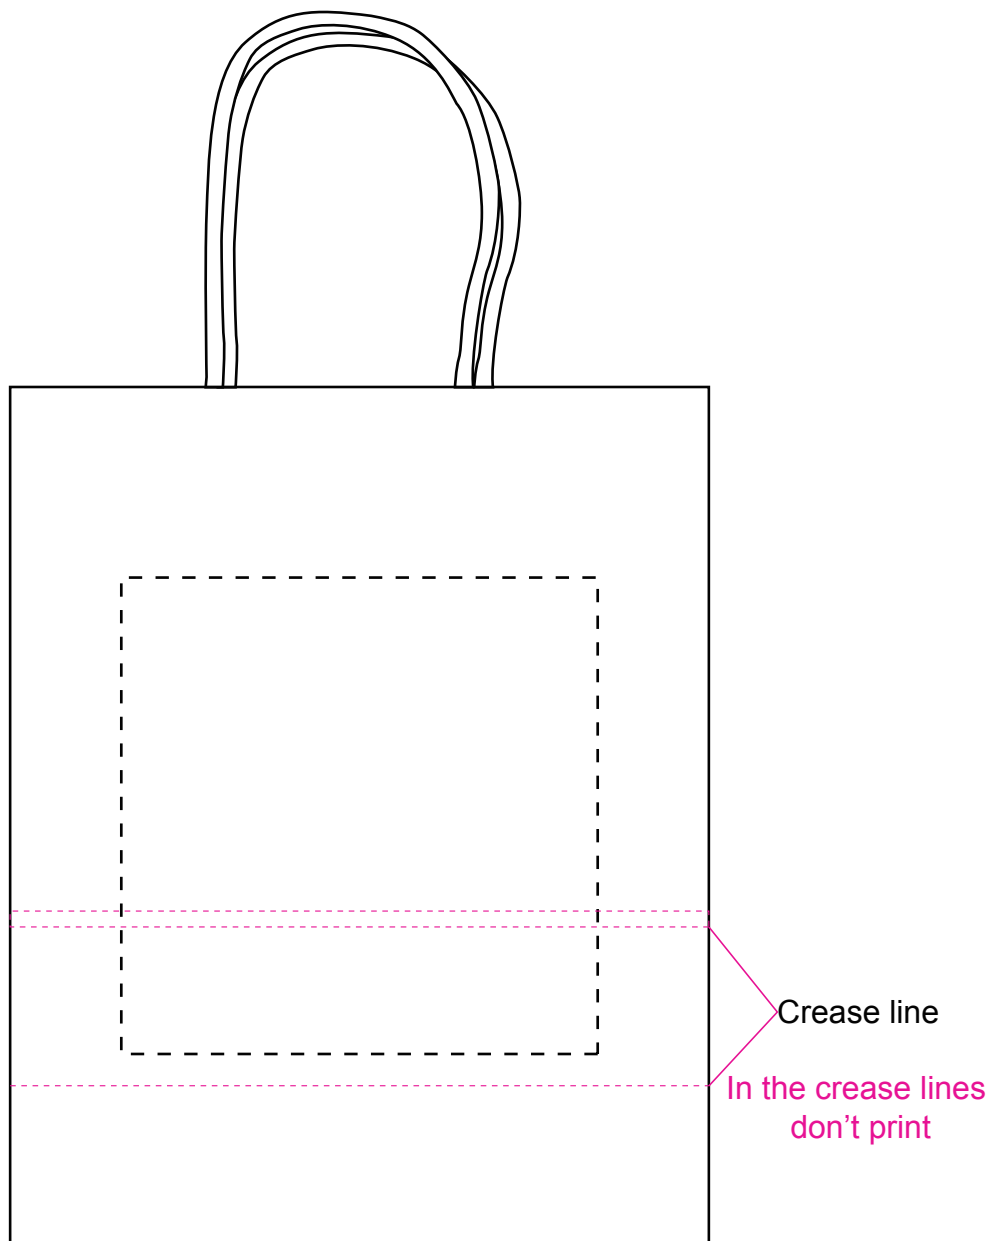

Product: PCPB011
Product Size: 220mm(L)x270mm(H)x110mm(W)
Decoration Options:

Shown at 42% actual size
Print size: 150mm(W)x150mm(H)