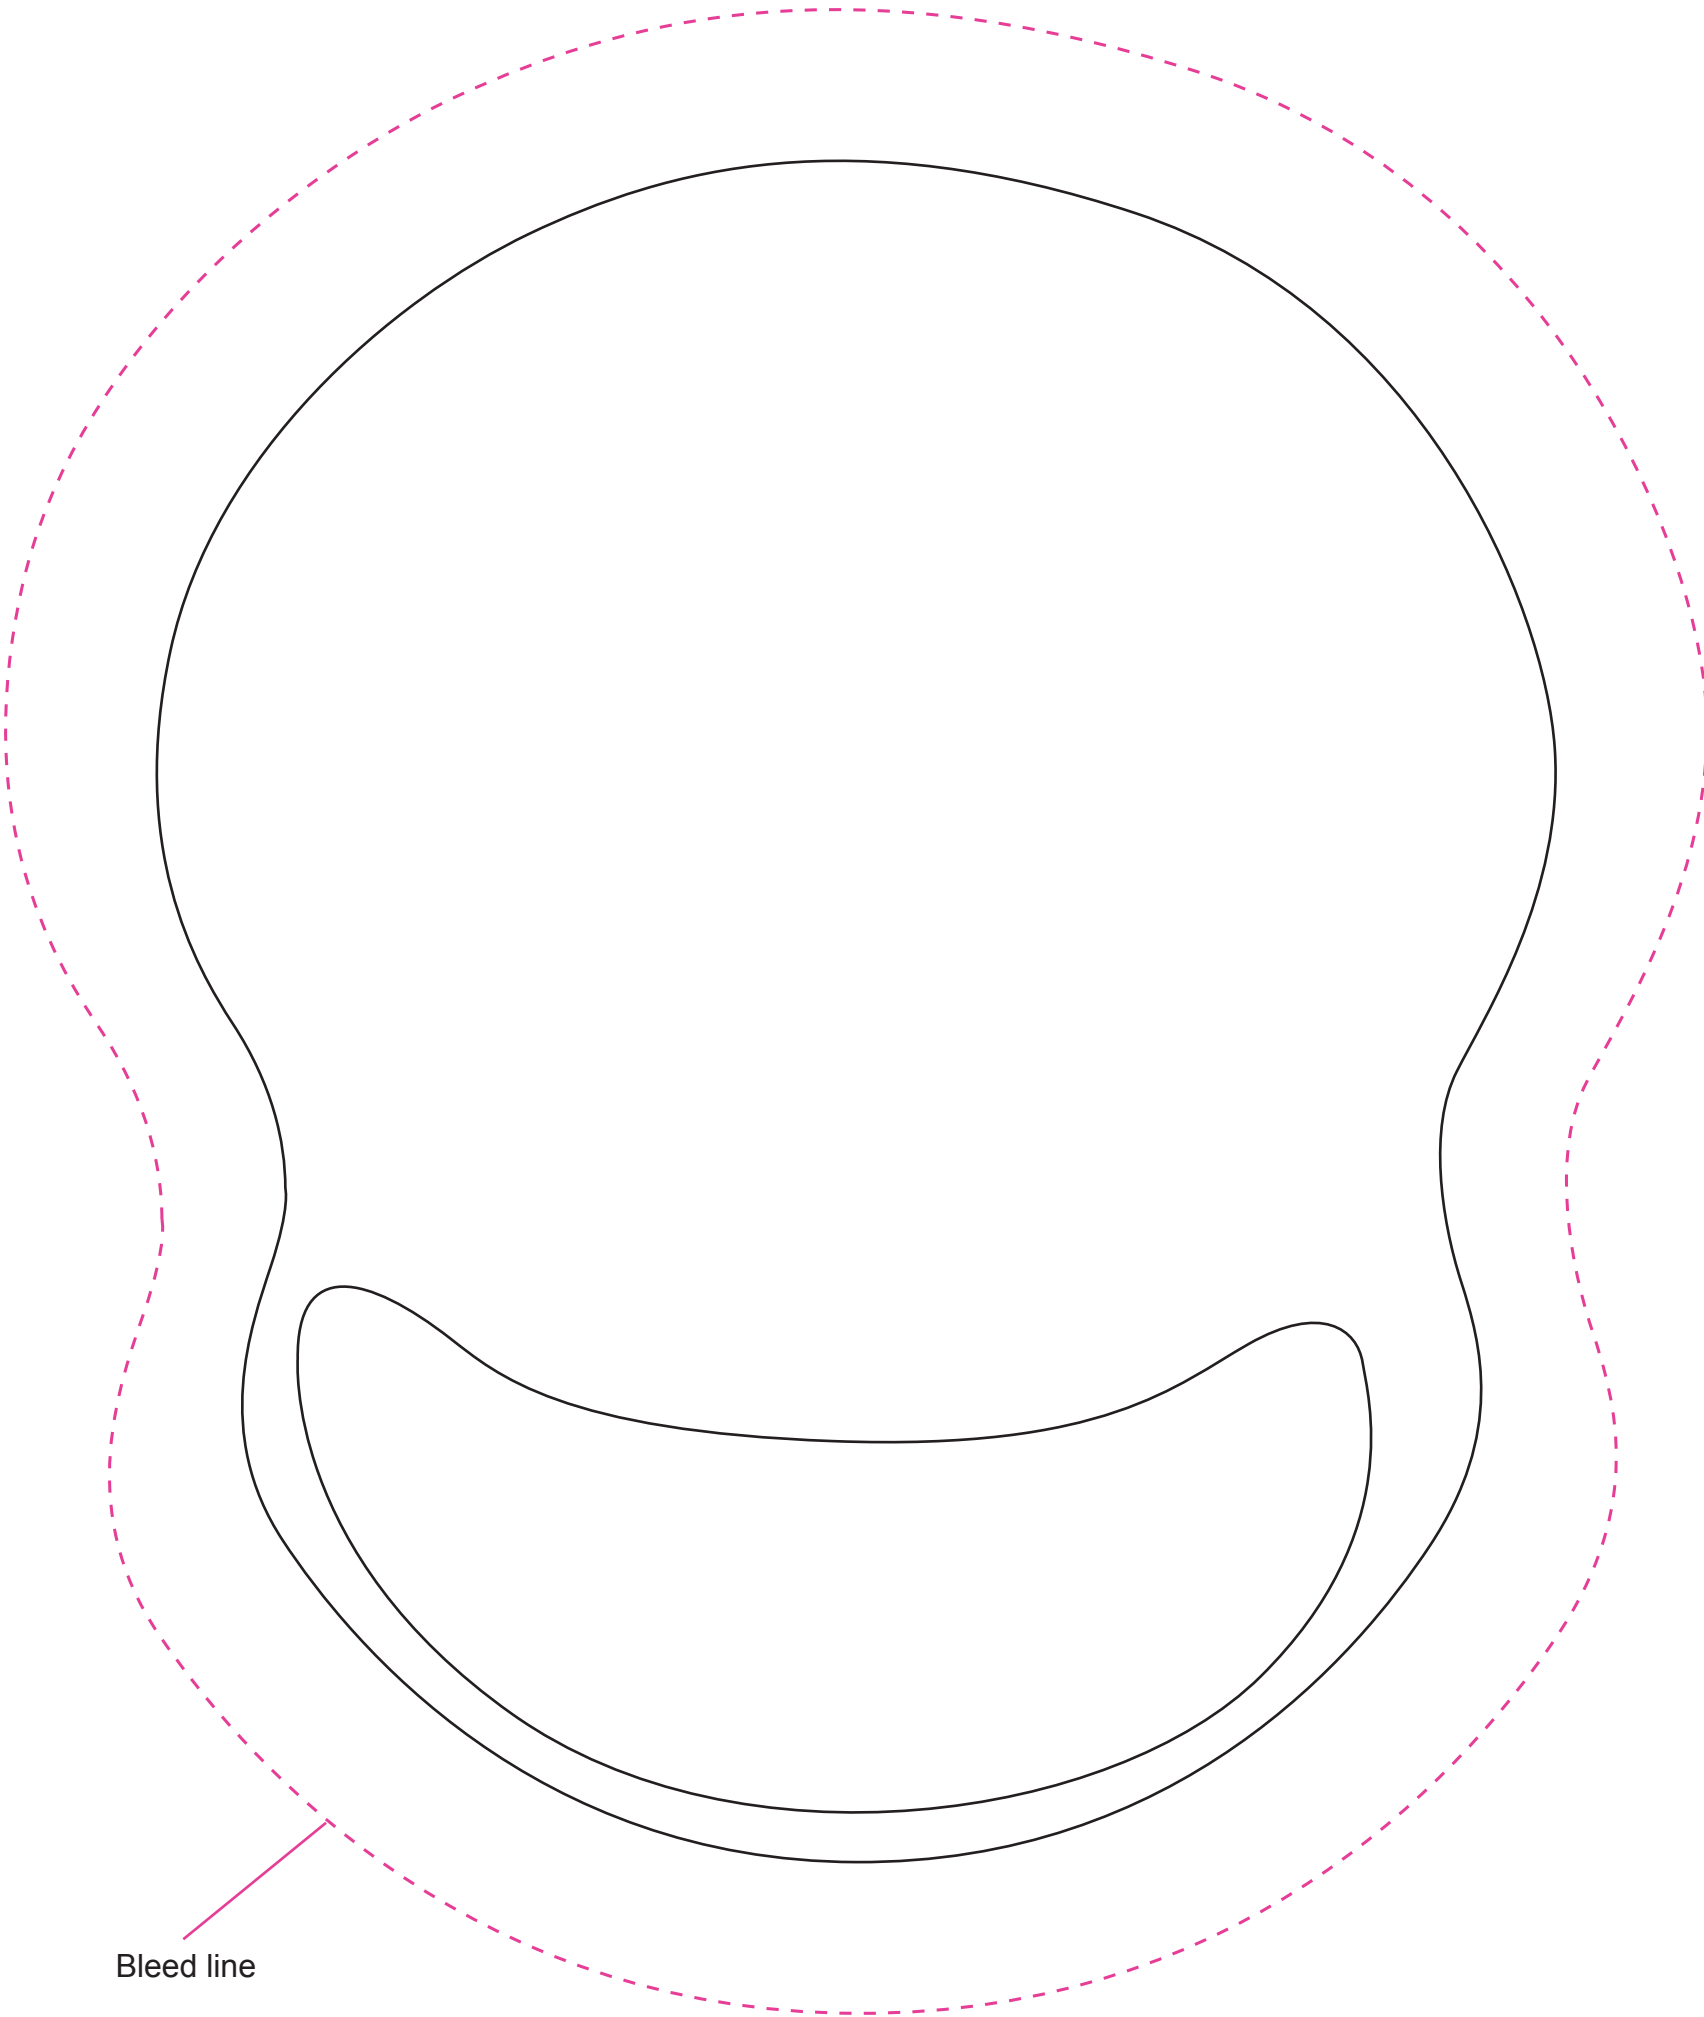

Product: PCM50
Product Size: 185mm(W) x 225mm(H)
Decoration Options: Print

Shown at 100%

Bleed line