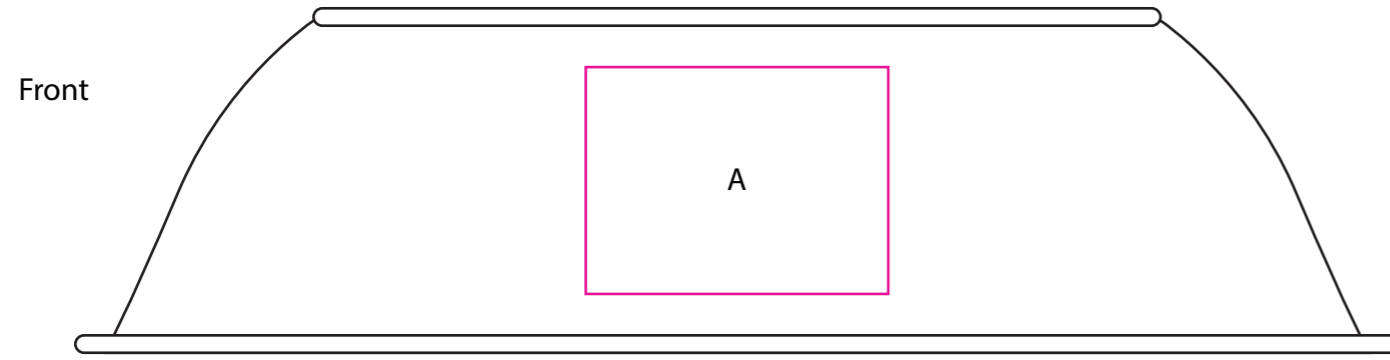

Product: PCH355
Product Size: 112mm(top) x 42mm(h) x 175mm(bottom)
Decoration Options: print

Shown at 100% actual size
Print size: 30mm(w) x 40mm(h)

Shown at 100% actual size
Print size: 30mm(dia)