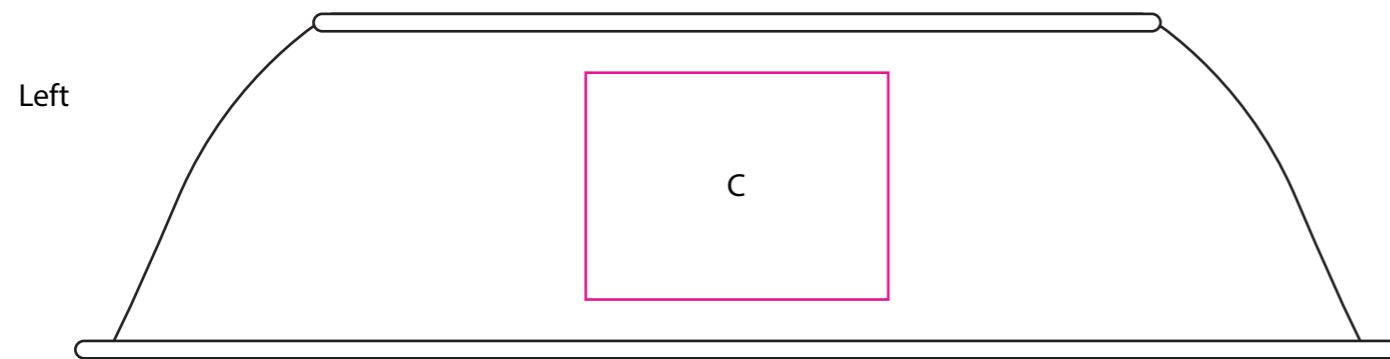

Product: PCH355
Product Size: 112mm(top) x 42mm(h) x 175mm(bottom)
Decoration Options: print

Shown at 100% actual size
Print size: 30mm(w) x 40mm(h)

Shown at 100% actual size
Print size: 30mm(dia)