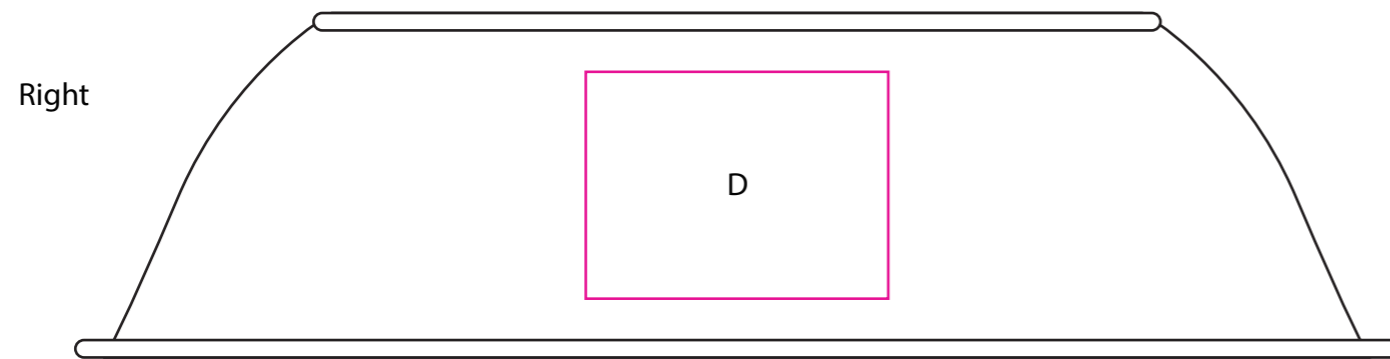

Product: PCH355
Product Size: 112mm(top) x 42mm(h) x 175mm(bottom)
Decoration Options: print

Shown at 100% actual size
Print size: 30mm(w) x 40mm(h)

Shown at 100% actual size
Print size: 30mm(dia)