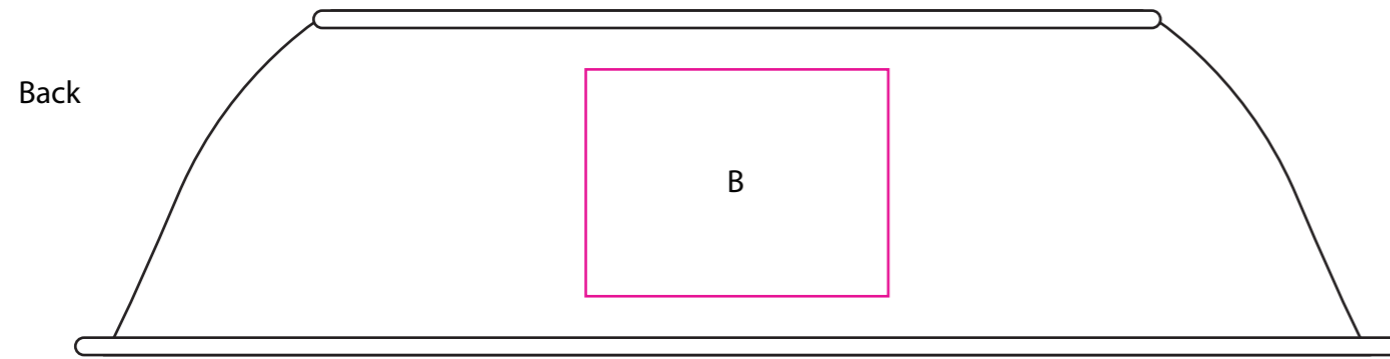

Product: PCH355
Product Size: 112mm(top) x 42mm(h) x 175mm(bottom)
Decoration Options: print

Shown at 100% actual size
Print size: 30mm(w) x 40mm(h)

Shown at 100% actual size
Print size: 30mm(dia)