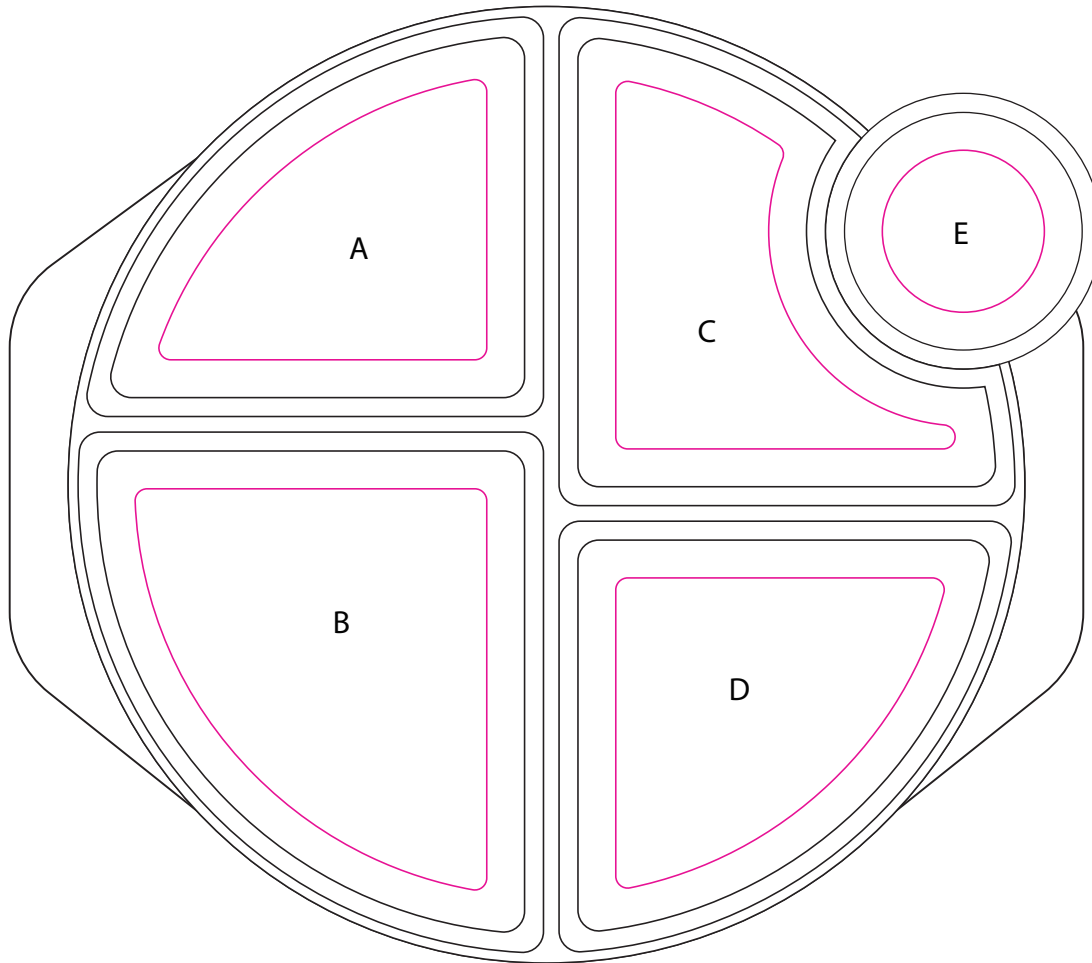

Product: PCH350
Product Size: 288.6mm(w) x 253mm(h)
Decoration Options: Screen print

Shown at 50% actual size

- A: Print size:86.7mm(w) x 74.1mm(h)
- B: Print size:92.9mm(w) x 106.1mm(h)
- C: Print size:89.7mm(w) x 97.2mm(h)
- D: Print size:86.8mm(w) x 82mm(h)
- E: Print size:42.8mm(w) x 42.8mm(h)