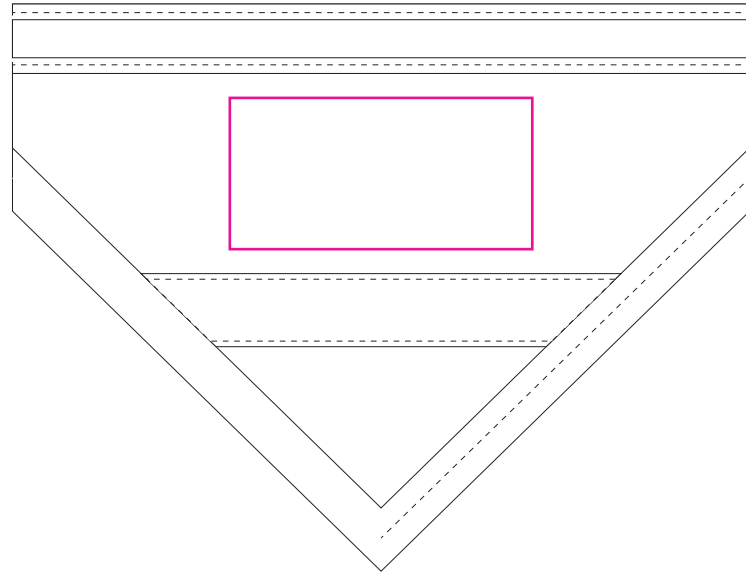

Product: PCH271  
Product Size: S 195x150mm ; M 215X180mm ; L 280x220mm  
Decoration Options: Sublimation

S

Print size: 80mm(w) x 40mm(h)

Shown at 50% actual size

M

Print size: 80mm(w) x 40mm(h)

Shown at 50% actual size

L

Print size: 120mm(w) x 60mm(h)

Shown at 50% actual size