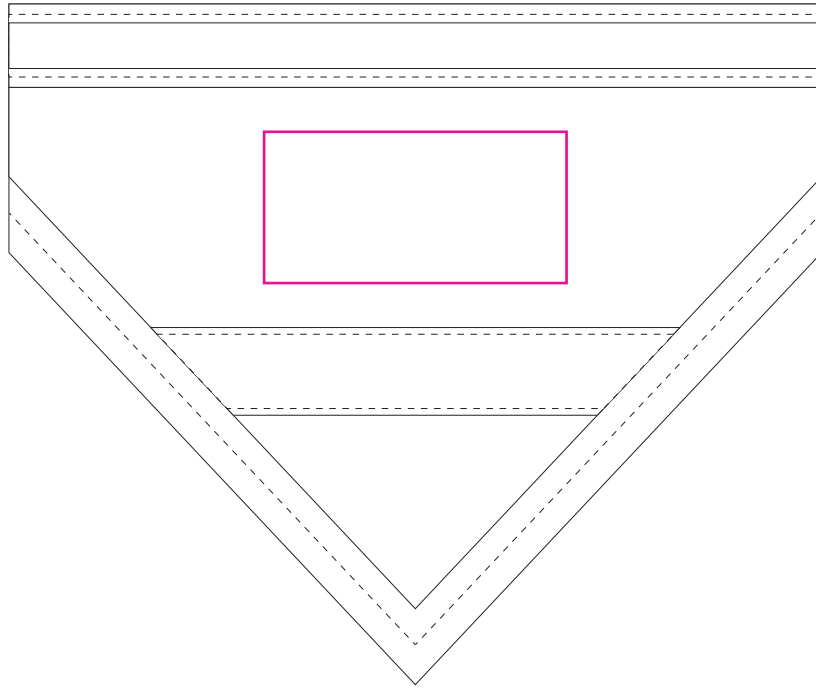

Product: PCH271  
Product Size: S 195x150mm ; M 215X180mm ; L 280x220mm  
Decoration Options: Sublimation

S

Print size: 80mm(w) x 40mm(h)

Shown at 50% actual size

M

Print size: 80mm(w) x 40mm(h)

Shown at 50% actual size

L

Print size: 120mm(w) x 60mm(h)

Shown at 50% actual size