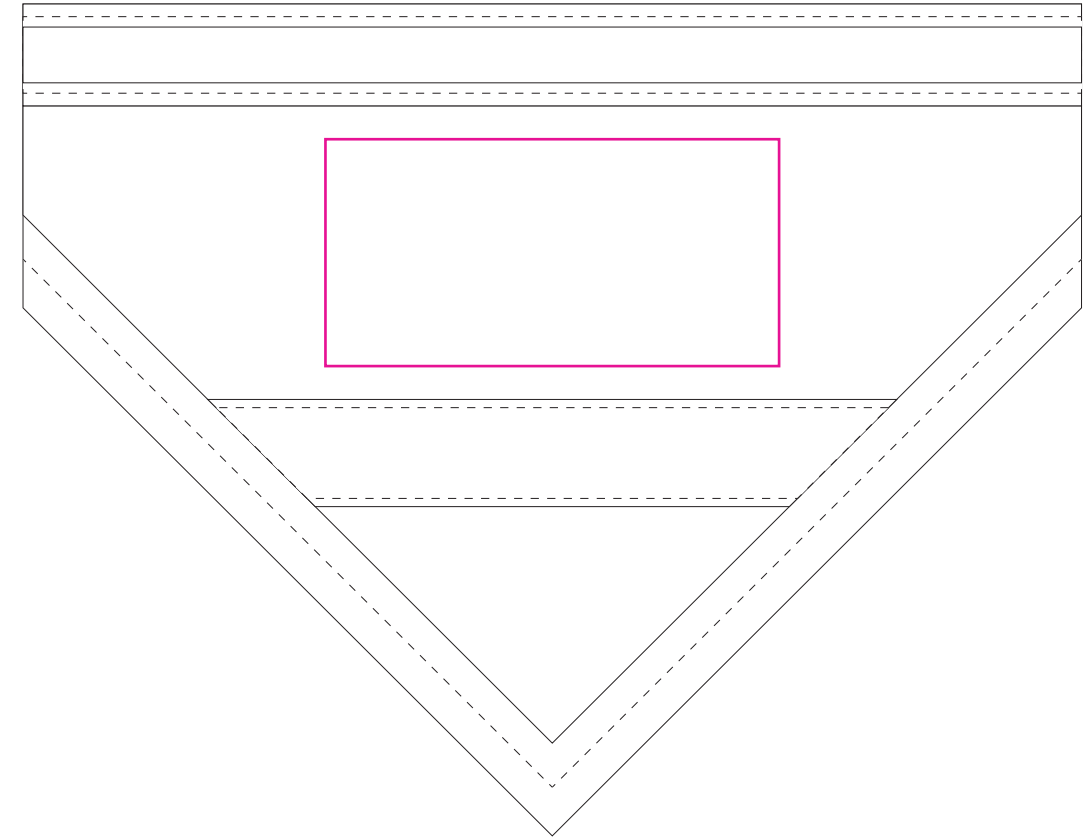

Product: PCH271  
Product Size: S 195x150mm ; M 215X180mm ; L 280x220mm  
Decoration Options: Sublimation

S

Print size: 80mm(w) x 40mm(h)

Shown at 50% actual size

M

Print size: 80mm(w) x 40mm(h)

Shown at 50% actual size

L

Print size: 120mm(w) x 60mm(h)

Shown at 50% actual size