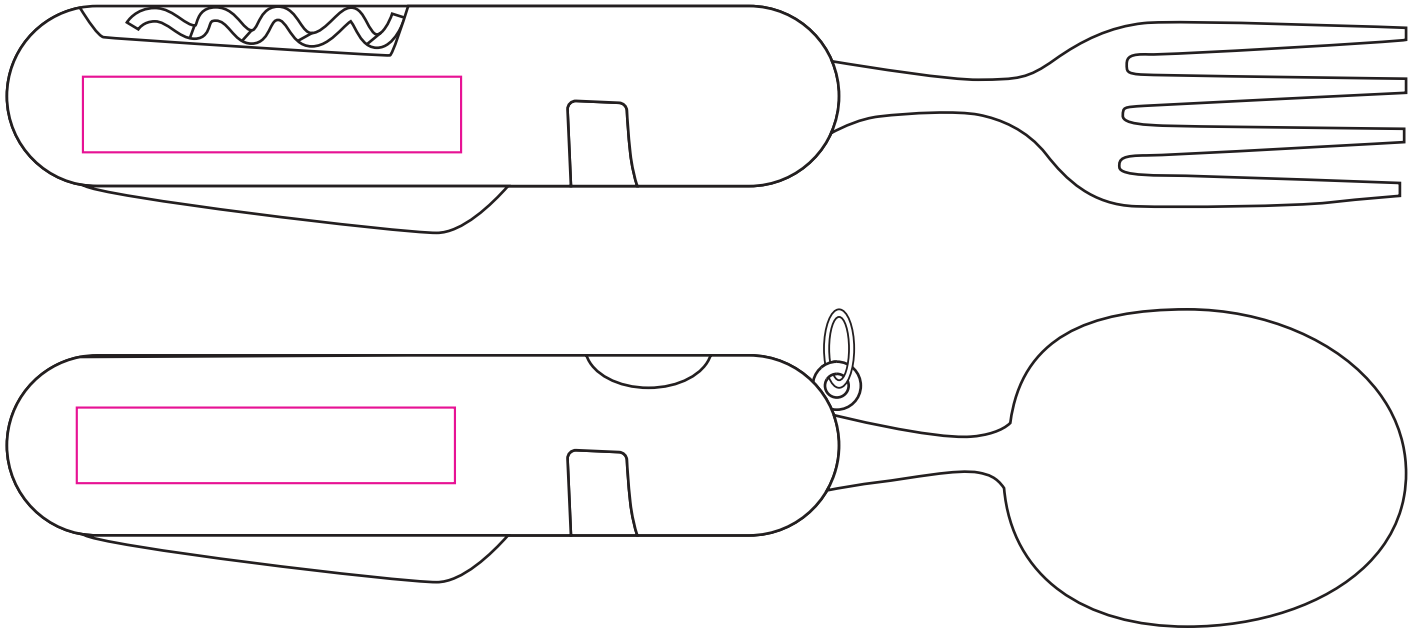

Product: PCH231
Product Size: 185mm(w) x 30mm(h)
Decoration Options: Print

Shown at 100% actual size
Print size: 50mm(w) x 10mm(h)