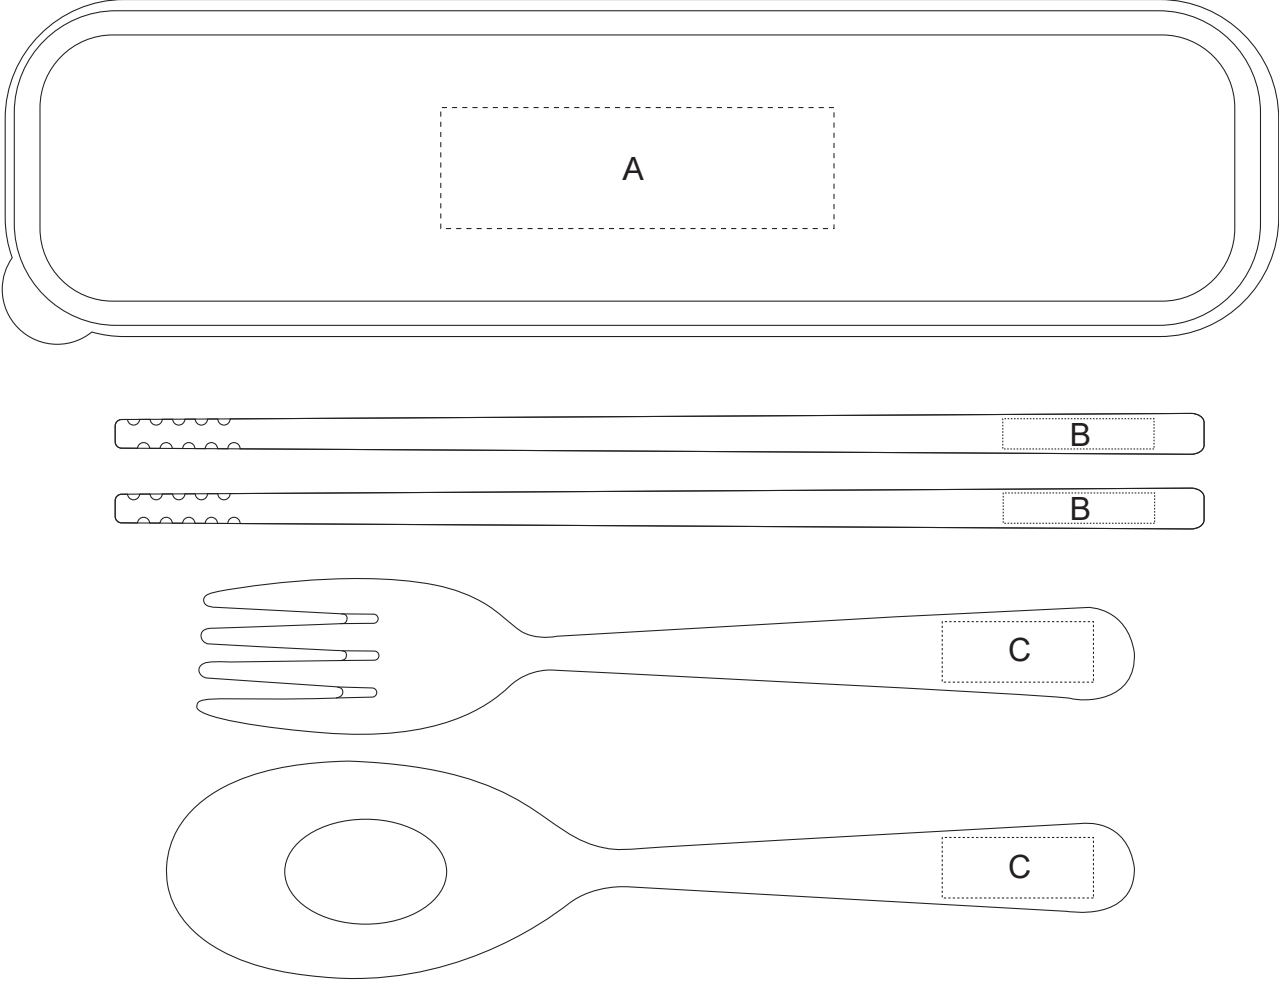

Product: PCH163
Product Size:
Decoration Options: Print; Engrave

Shown at 80% actual size

- A:Print size: 65mm(w) x 20mm(H)
- B:Print size: 25mm(w) x 5mm(H)
- C:Print size: 25mm(w) x 10mm(H)