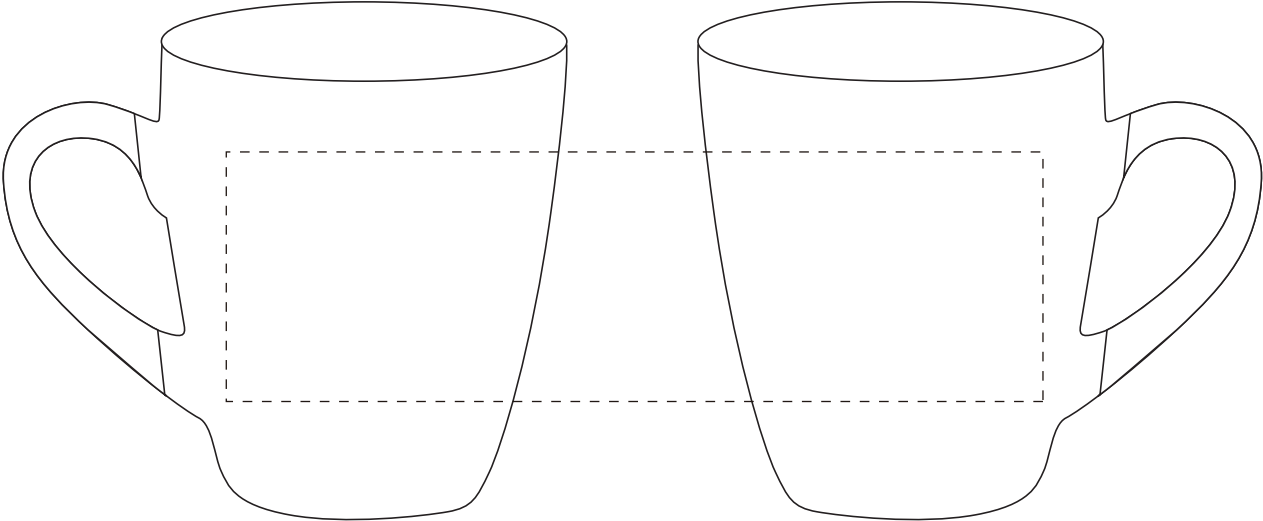

Product: PCCM15B
Product Size: 88mm(w) x 110mm(h)
Decoration Options: Print

Print size: 45mm(W) x 45mm(H)
Shown at 80% actual size

Wrap size: 180mm(W) x 55mm(H)
Shown at 60% actual size