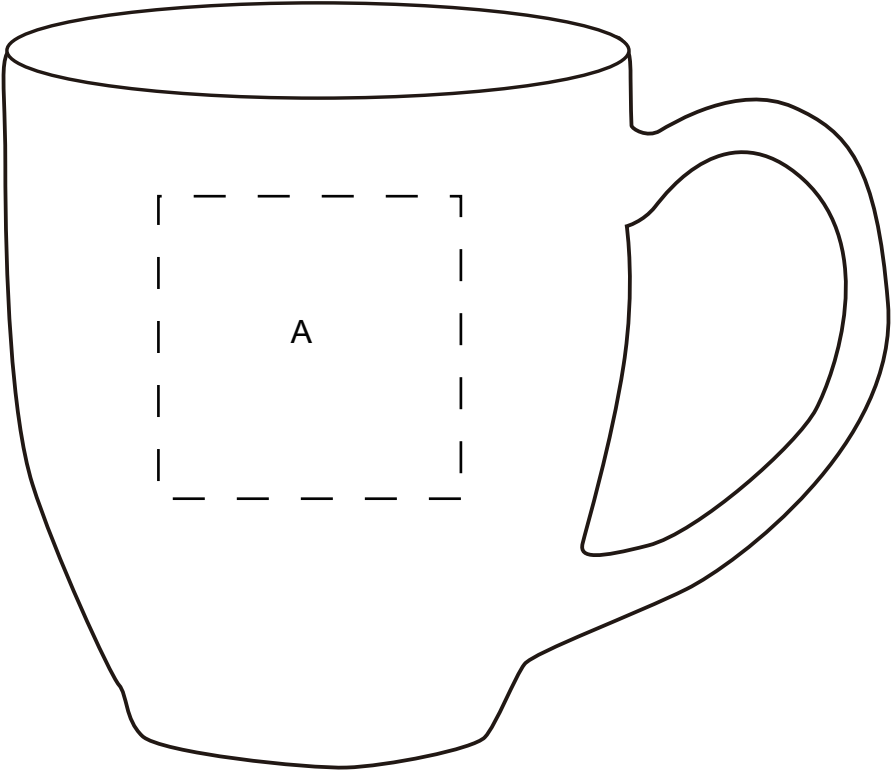

Product: PCCM05B  
Product Size: 82mm(w) x 92mm(h)  
Decoration Options: Print

Print size: 40mm(W) x 40mm(H)  
Shown at 100% actual size

Facing Left Hand Drinker

Facing Right Hand Drinker

Print size: 210mm(W) x 40mm(H)  
Shown at 60% actual size