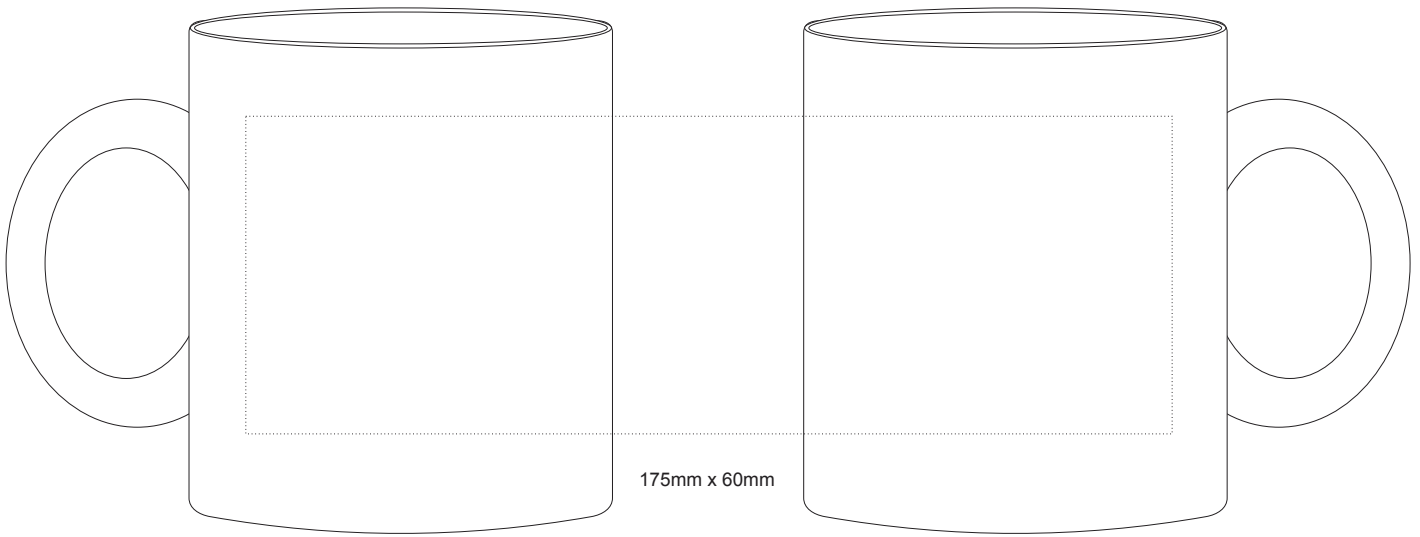

Product: PCCM01
Product Size: 82mm(w) x 95mm(h)
Decoration Options: Print

wrap print
print area 175x60mm
Shown at 100% actual size

Facing Left Hand Drinker

Facing Right Hand Drinker

Artwork must remain in grey section to be centred on the mug

175mm x 60mm

Shown at 70% actual size

Pad print size: 45mm(W) x 45mm(H)

Shown at 70% actual size