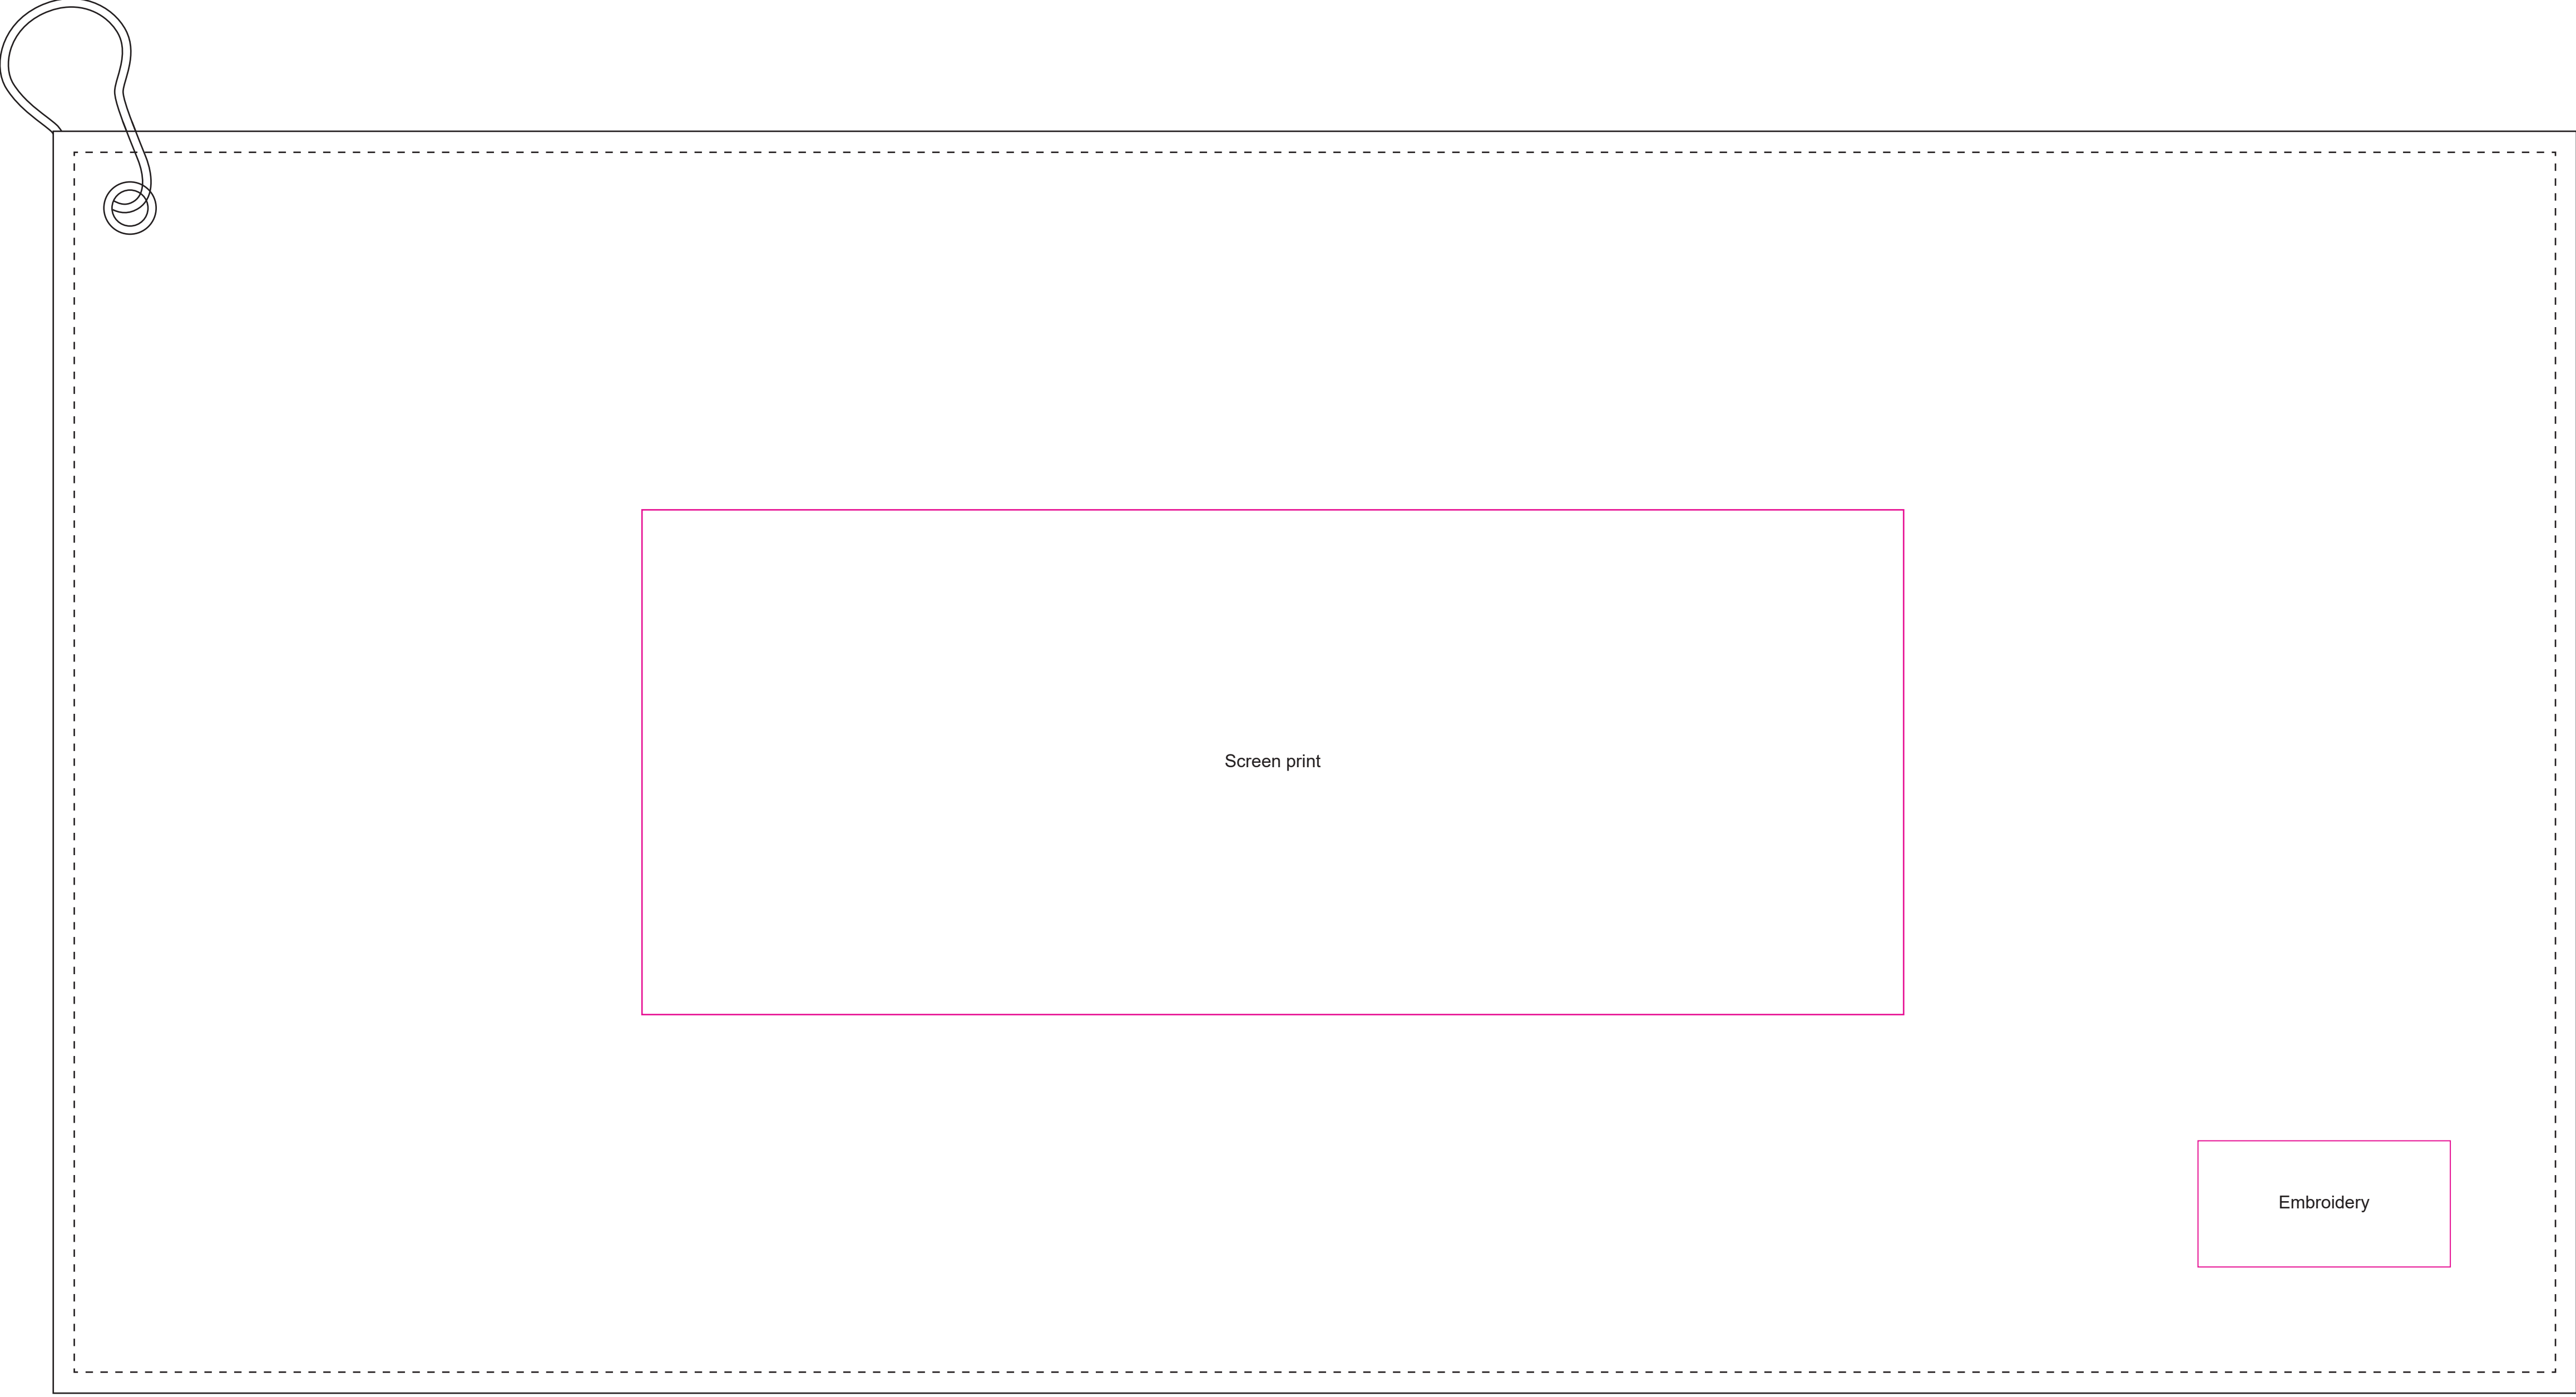

Product: PC5018  
Product Size: 600x300mm  
Decoration Options: Screen print / Embroidery

Shown at 100% actual size  
Screen print size:300mm(w) x 120mm(h)  
Embroidery size:60mm(w) x 30mm(h)